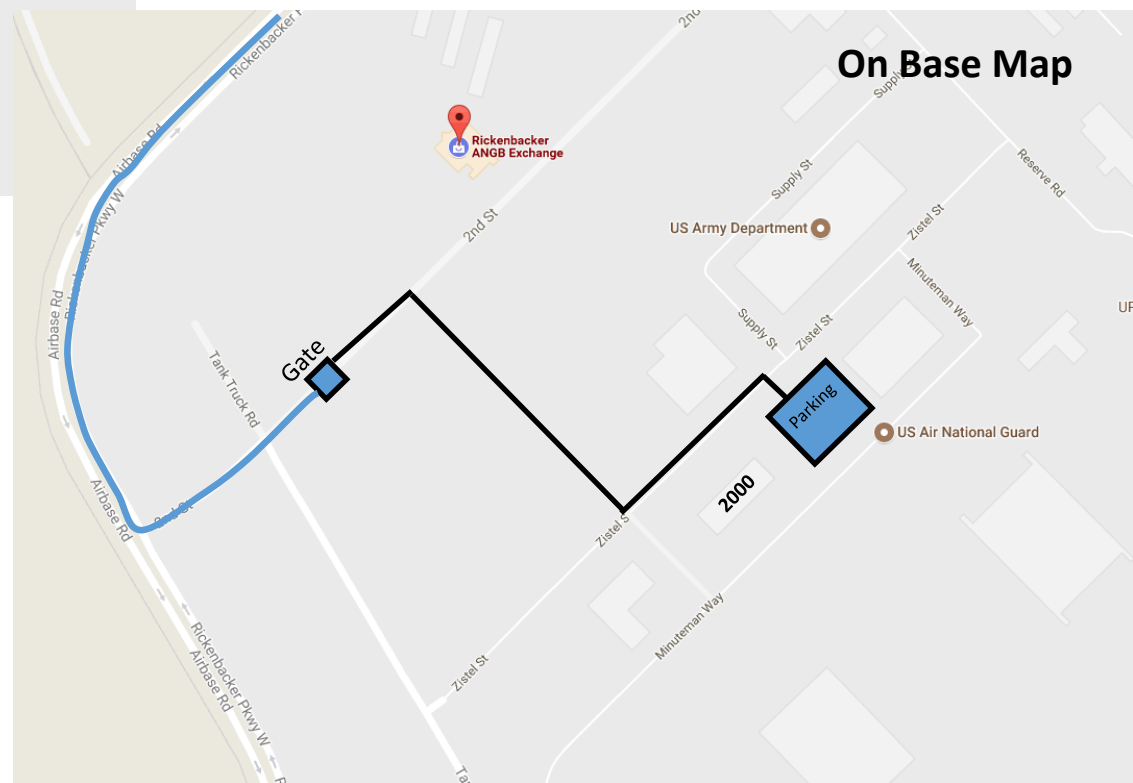

## From I-270 Map

From I-270:

From I-270, exit 49 for Alum Creek Drive and head South on Alum Creed Drive for approximately 4.8 miles. Turn left on Second Street.

**Note: Do not turn left at the first Second St, this will lead you to a dead end.**

On Base:

Turn Right in front of the Marquee.

Turn Left onto Zistel St (first street)

Reserved parking is just past Bldg 2000 on the right

## On Base Map