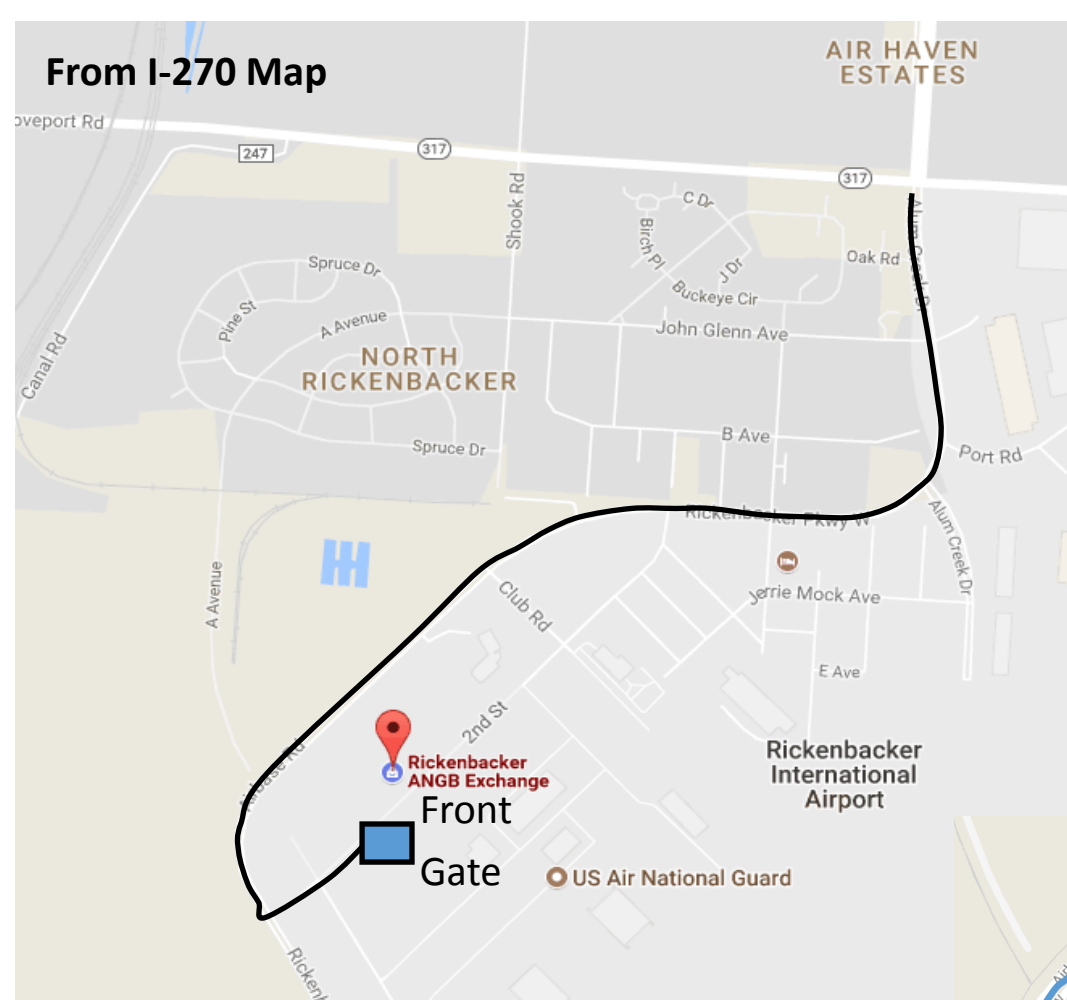

## From I-270 Map

From I-270:

From I-270, exit 49 for Alum Creek Drive and head South on Alum Creed Drive for approximately 4.8 miles. Turn left on Second Street.

**Note: Do not turn left at the first Second St, this will lead you to a dead end.**

On Base:

Turn Right in front of the Marquee.

Turn Left onto Zistel St (first street)

Reserved parking is just past Bldg 2000 on the right

## On Base Map